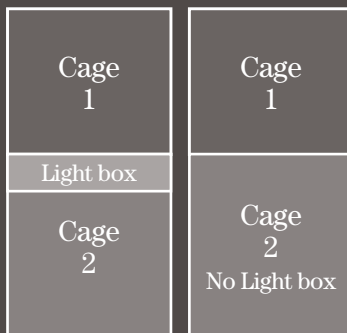

# Multi Vista

Size: 24 x 24 x 63" (61 x 61 x 160cm)  
 Total Cage Height: 71" (180cm)  
 Bar Spacing: 1/2" (1.27cm)  
 Wire Gauge: 1/8" (.32cm)

Available Colors: Platinum  Pearl White   
 Colors: Stainless Steel 

The Multi Vista is an exceptionally versatile cage, ideal for breeders, pet stores and people with multiple birds. The base unit can be purchased alone, allowing the flexibility of one large "vertical" cage or divided horizontally to create two smaller cages. Additional expansion units can be purchased allowing even greater flexibility of having one, two, three, four or more cages. The secret to this unique cage is the panels separating the cages can be removed! The Multi Vista comes with space for a UV light for the lower cage, nest box doors, and front mounted food doors.

## Multi Vista Base Configurations

Two Cages with a Light box between for optional UV Lighting

Used without a Light box, Cage 2 gains 7 inches of height

Multi Vista Base can also be used as one large vertical cage