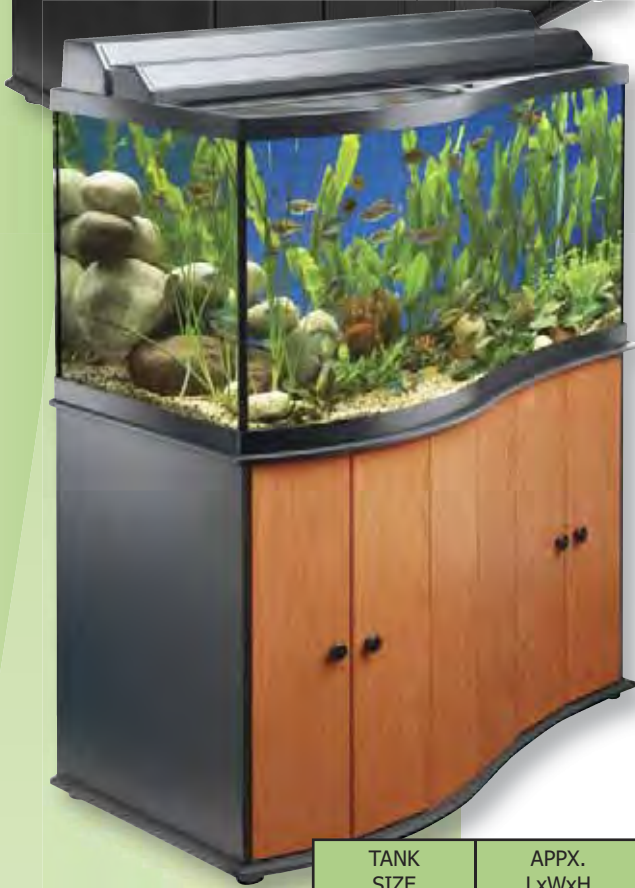

Wave Tank Aquarium (18095)
Stand Maple Finish (36352)
Versa-Top (29695)
48" Compact Fluorescent (26508)
48" Single Tube (25948)

Wave Tank Aquarium (18096)
Stand Cherry Finish (36354)
Versa-Top (29695)
48" Compact Fluorescent (26508)
48" Single Tube (25948)

wave tank aquariums

This unique curved-glass aquarium offers a natural view of aquarium fish in a comfortable 95 gallon size. Large enough to make a dramatic impact in any room, the AGA Wave offers the wave-front "glass ripple" in both a left and right version. Furniture quality stands in maple, cherry and black finishes are available in 32" heights for optimum viewing. Wave tank stands fit both left and right styles.

An AGA Versa Top allows for custom lighting, utilizing the numerous strip light options available from All-Glass Aquarium. The 95-Wave Aquarium is available in standard or pre-drilled MegaFlow.